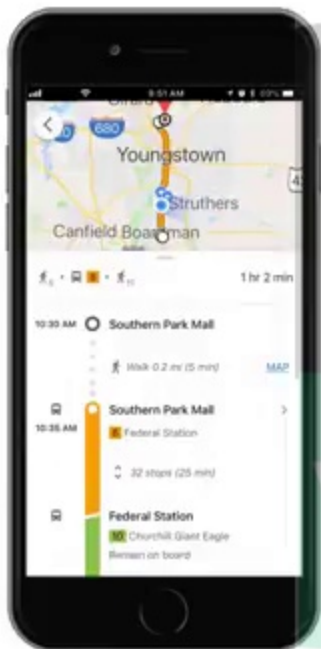

∨ 32 stops

5:00 PM

**Federal Station**

5:10 PM

**2** Madison St & Murray Ave

∨ 5 stops

5:11 PM

**E Rayen Ave & N Champion St**

Trip Planner will show you the bus that will take you from your departure point to Federal Station.

Then it will show the route number of the bus you'll need to transfer to.

...And when that bus will

vizle

Vizle

In some cases, you'll remain on your same bus, which will change route numbers before departing on the route that will take you to your destination.

Vizle