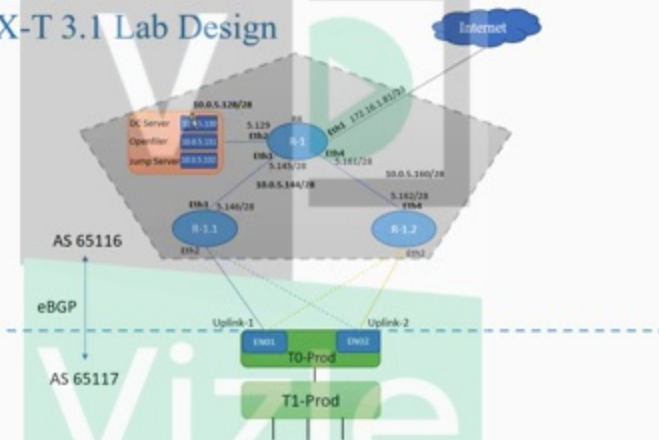

NSX-T 3.1 Lab Design

S.NO	VLAN Number	VLAN Name	Subnets
1	10	Management	10.0.1.0/24
2	20	vMotion	10.0.2.0/24
3	30	vSAN	10.0.3.0/24
4	40	Host-TEP	10.0.4.0/24
5	45	EDGE-TEP	10.0.5.0/26
6	50	RTEP	10.0.5.64/26
7	60	UPLINK-1	10.0.6.0/28
8	70	UPLINK-2	10.0.6.16/28
9	-	R-1 to Mgmt-Srv	10.0.5.128/28
10	-	R-1 to R-1.1	10.0.5.144/28
11	-	R-1 to R-1.2	10.0.5.160/28

Microsoft PowerPoint interface showing the ribbon with tabs: Home, Insert, Design, Transitions, Animations, Slide Show, Review, View, Help. The title bar reads "Lab ppt - Powerpoint (SharePoint) - Connection Failed".

NSX-T 3.1 Lab Design