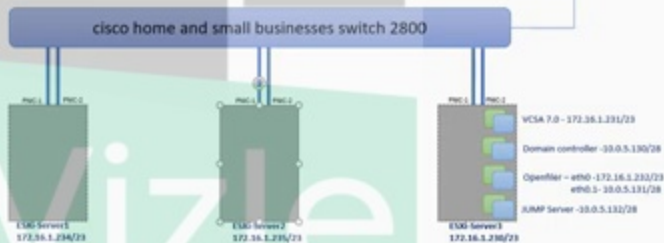

Underlay setup

NSX-T setup in Home lab, All servers are connected with Cisco switch. Cisco switch ports are Providing 1Gbps speed. NSX-T components and vSphere will deploy as nested environment.

Hardware

- **ESX0-Server1**
  Intel Xeon 2760v3 *2
  128 Gb Ram, 2 NIC(10Gbps)
  1 Tb SSD HDD
- **ESX0-Server2**
  Intel Xeon 2760v3 *2
  128 Gb Ram, 2 NIC (10Gbps)
  1 Tb SSD HDD
- **ESX0-Server3**
  Intel i-7(3rd Gen)
  32 Gb Ram, 2 NIC (1 Gbps)
  500 GB SSD HDD