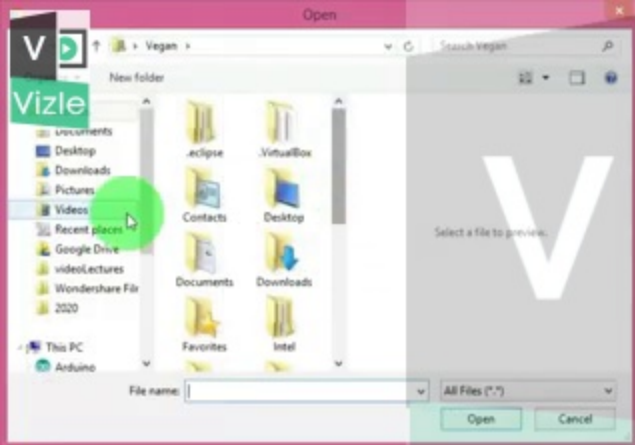

et=&token=7f8d352c4e337ce235bb09371cad0d7e

Import Operations Privileges Routines Events Triggers

.sql.zip
(x: 128MB)

to the PHP timeout limit. (This might be a good way to import large files, however it can break