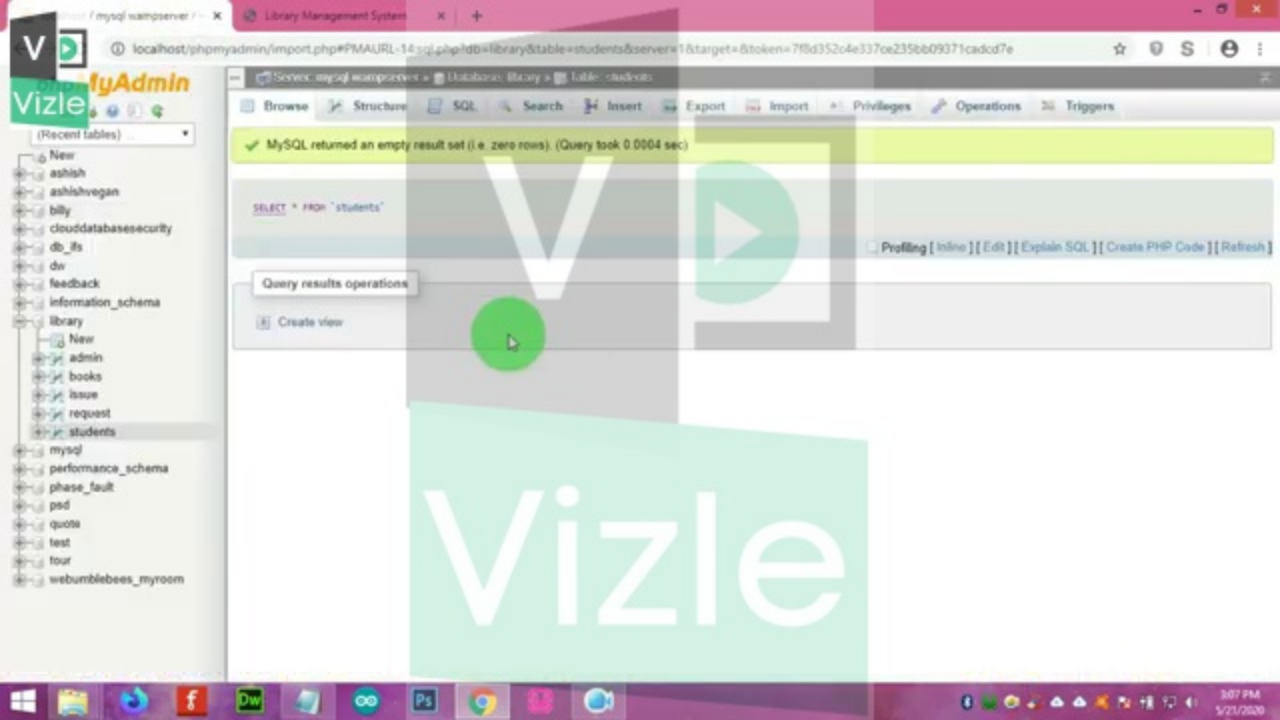

localhost/phpmyadmin/import.php#PMAURL=14:sql.php?db=library&table=students&server=1&target=&token=7f5d352c4e337ce235bb09371cadcd7e

Generic MySQL web interface » Databases: library » Table: students

Browse Structure SQL Search Insert Export Import Privileges Operations Triggers

MySQL returned an empty result set (i.e. zero rows). (Query took 0.0004 sec)

SELECT * FROM 'students'

Profiling [Inline] [Edit] [Explain SQL] [Create PHP Code] [Refresh]

Query results operations

Create view

Vizle