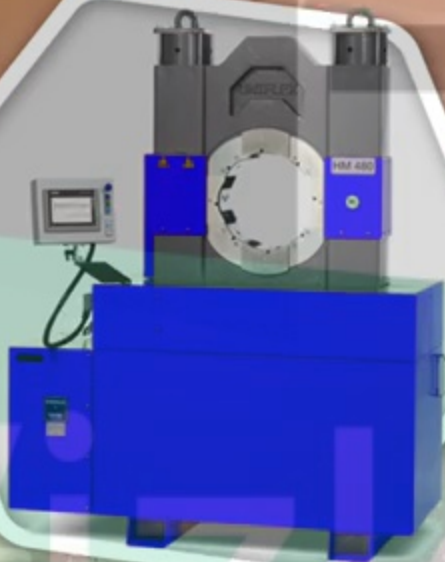

Our Products

UNIFLEX

Crimping Machine