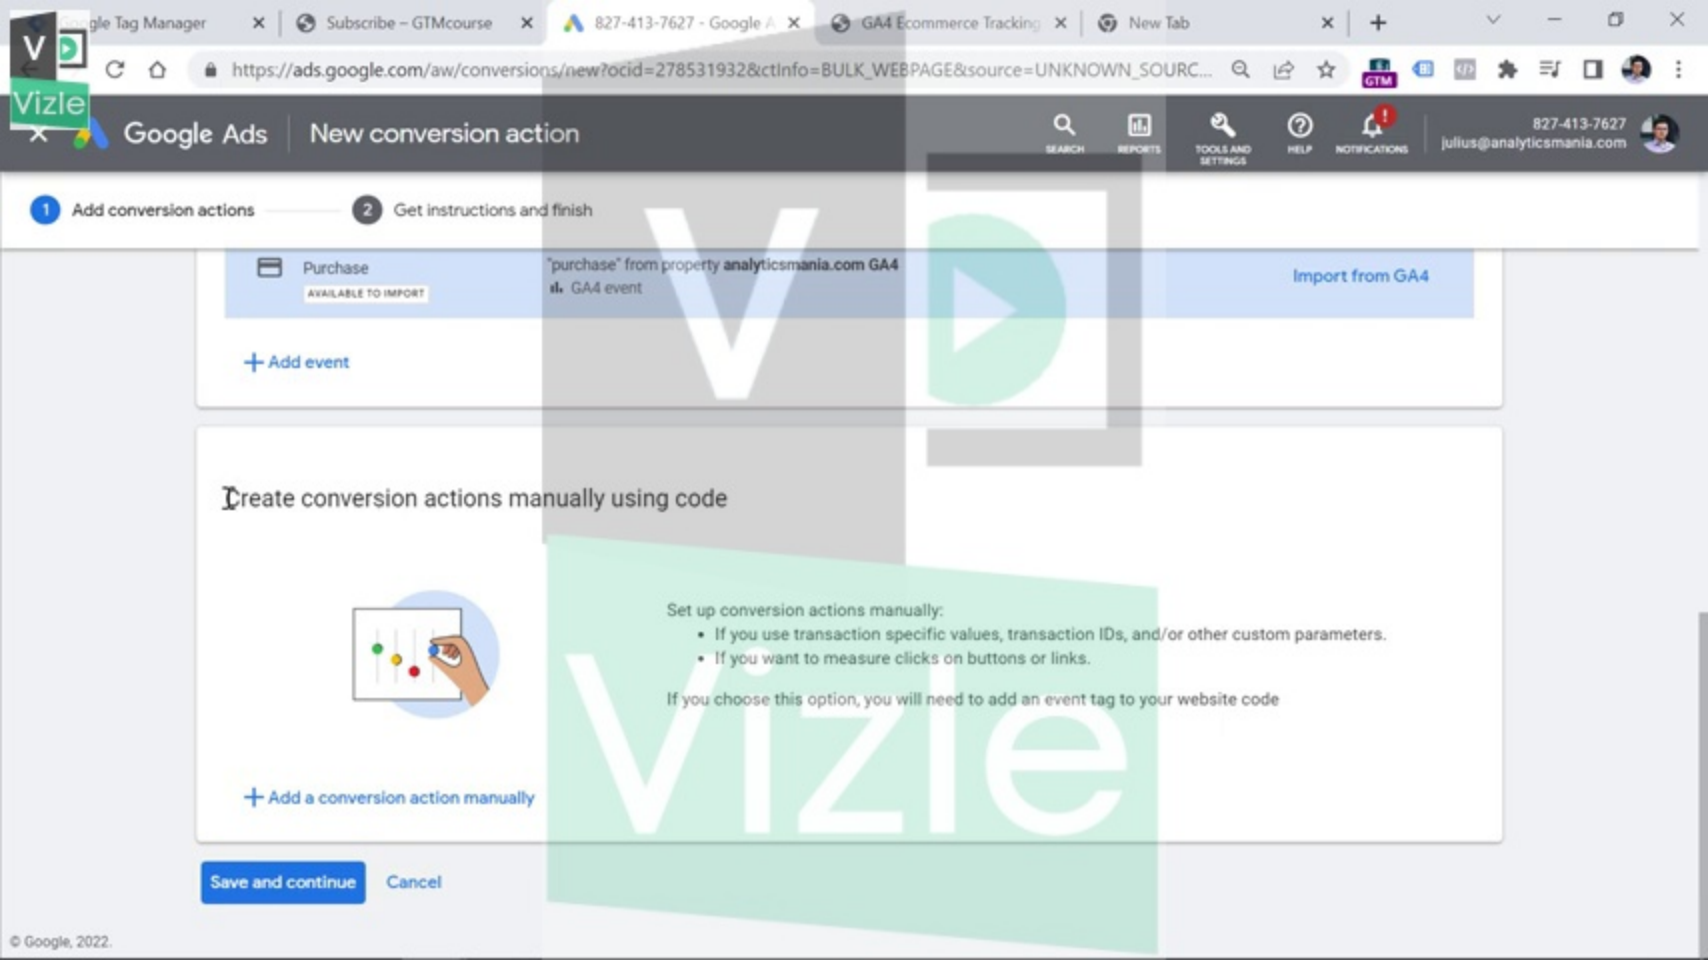

1 Add conversion actions — 2 Get instructions and finish

Purchase AVAILABLE TO IMPORT "purchase" from property analyticsmania.com GA4 GA4 event Import from GA4

+ Add event

Create conversion actions manually using code

1. Set up conversion actions manually:
2. If you use transaction specific values, transaction IDs, and/or other custom parameters.
   - If you want to measure clicks on buttons or links.

If you choose this option, you will need to add an event tag to your website code

+ Add a conversion action manually

Save and continue Cancel