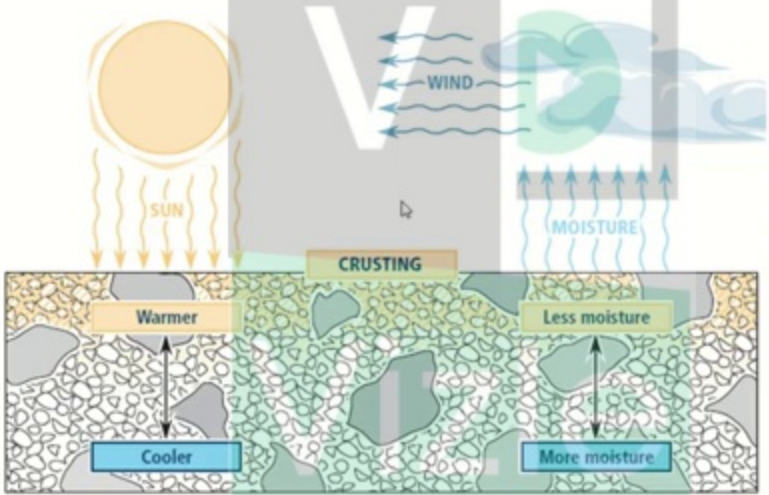

Login to Vizle to unlock more slides*

Effects of Silica Fume on Fresh Concrete properties

Properties	Effect of Silica Fume
Water Requirements	Increases
Workability	Decreases
Bleeding and Segregation	Decreases
Air Content	Decreases
Heat of Hydration	Varies
Setting Time	No to little effect
Finishability	Varies
Pumpability	Increases
Plastic Shrinkage Cracking	Increases

Vizle

Effects of Silica Fume on Plastic Shrinkage cracking

Effects of Silica Fume on Hardened Concrete properties

Properties	Effect of Silica Fume
Strength Gain	
Early Strength	Increases at 1 , 3 and 7 days
Ultimate Strength (at 28 days)	Increases
Late Strength (at 56 days and 91 days)	Little effect
Durability	
Permeability	Decreases
Drying Shrinkage	Little effect
Carbonation	Decreases
Sulphate Attack	Decreases
Steel Corrosion	Decreases

Effects of Silica Fume on Sulphate Attack

Sulfate ions that penetrate the concrete react with CH to form gypsum

Tricalcium Aluminate + Gypsum \rightarrow ettringite

when concentration of sulfate ions decrease the ettringite breaks down into monosulfates