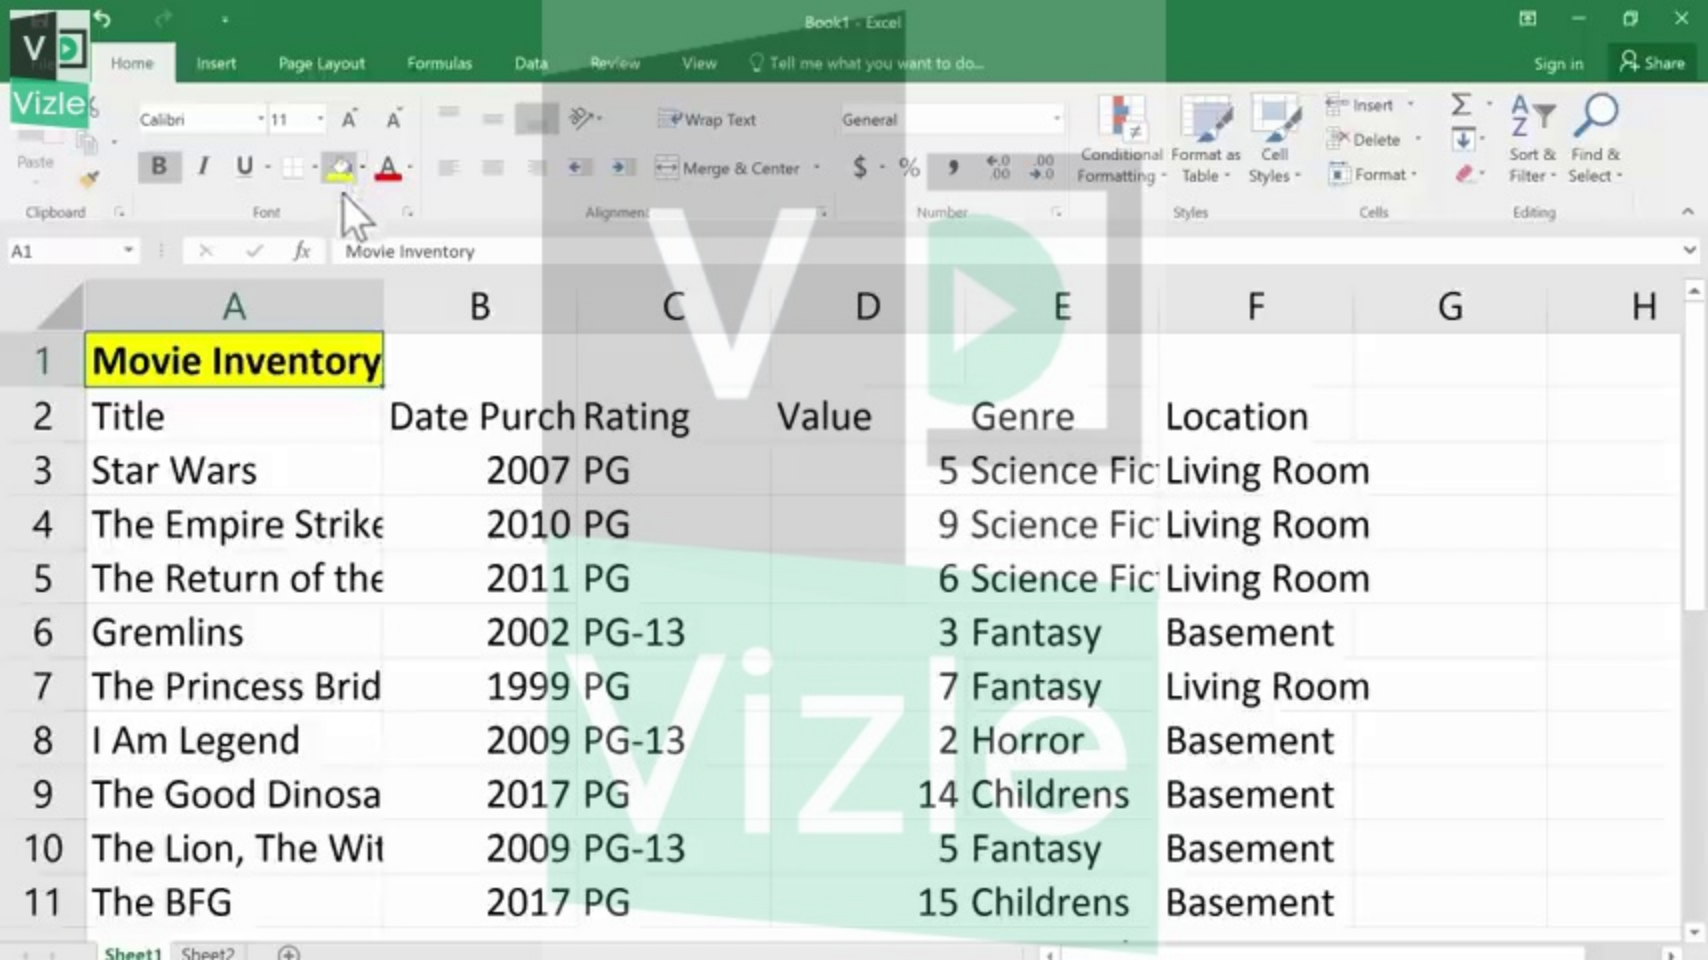

Vizle

Calibri 11 A A

Font: Bold, Italic, Underline, Text Color, Background Color, Paragraph Spacing

Alignment: Wrap Text, Merge & Center

Number: \$, %, Left, Right, Increase, Decrease

Styles: Conditional Formatting, Format as Table, Cell Styles