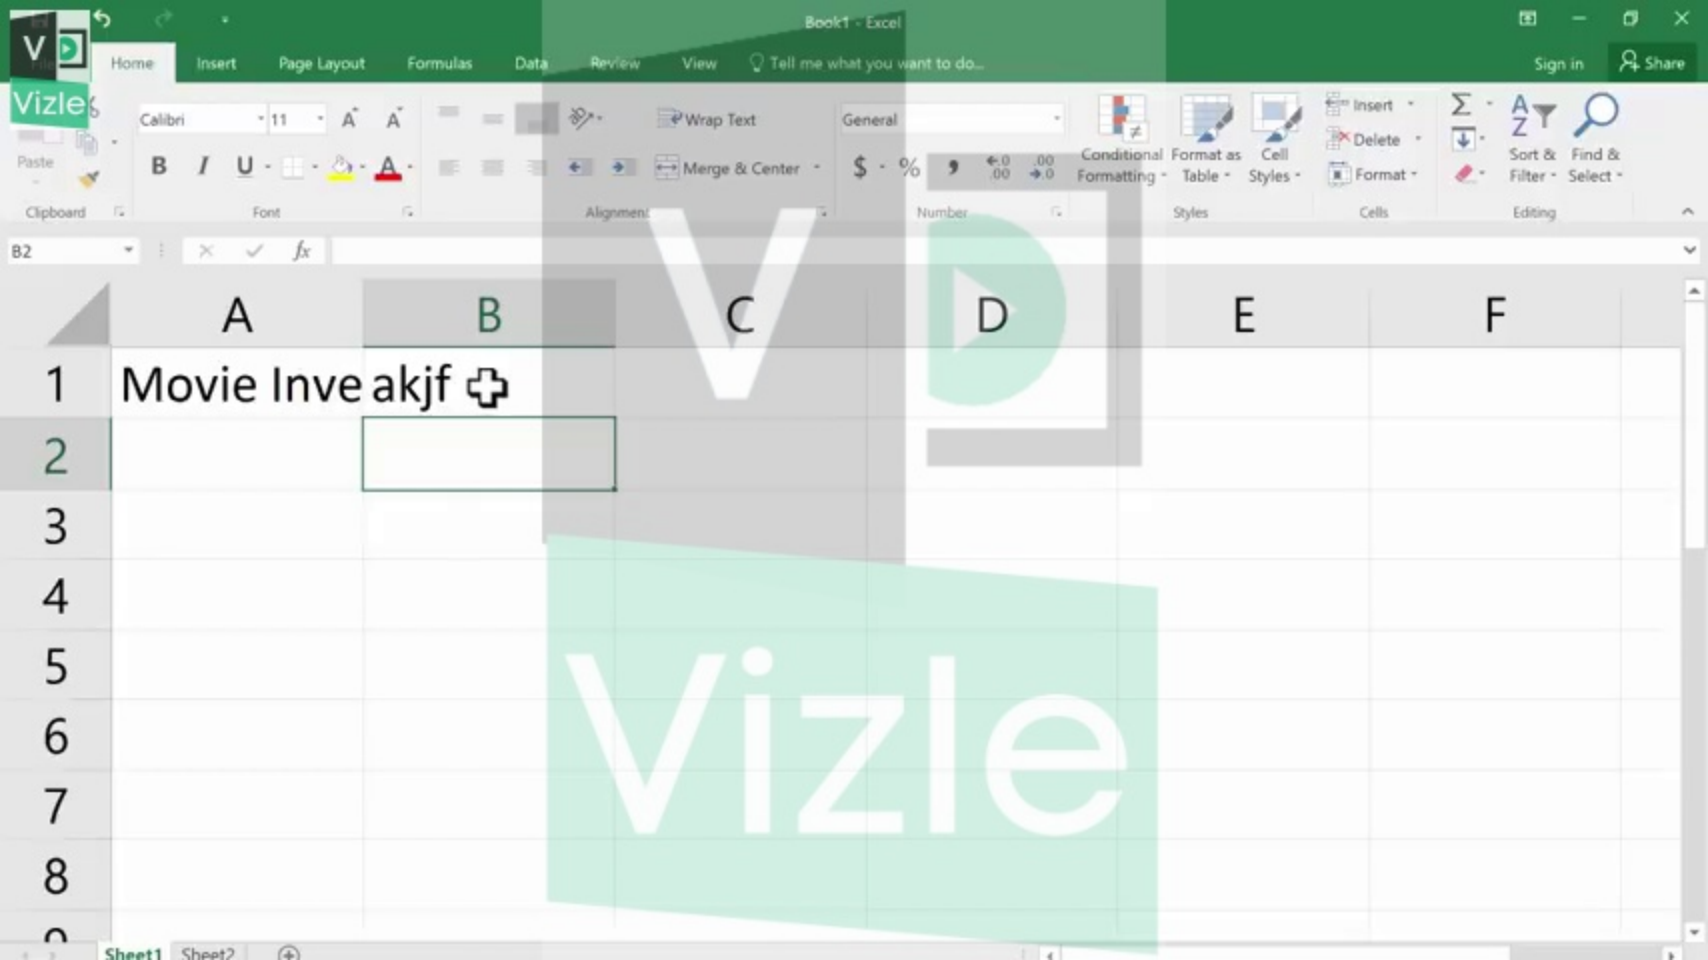

Movie Inve akjf

Vizle