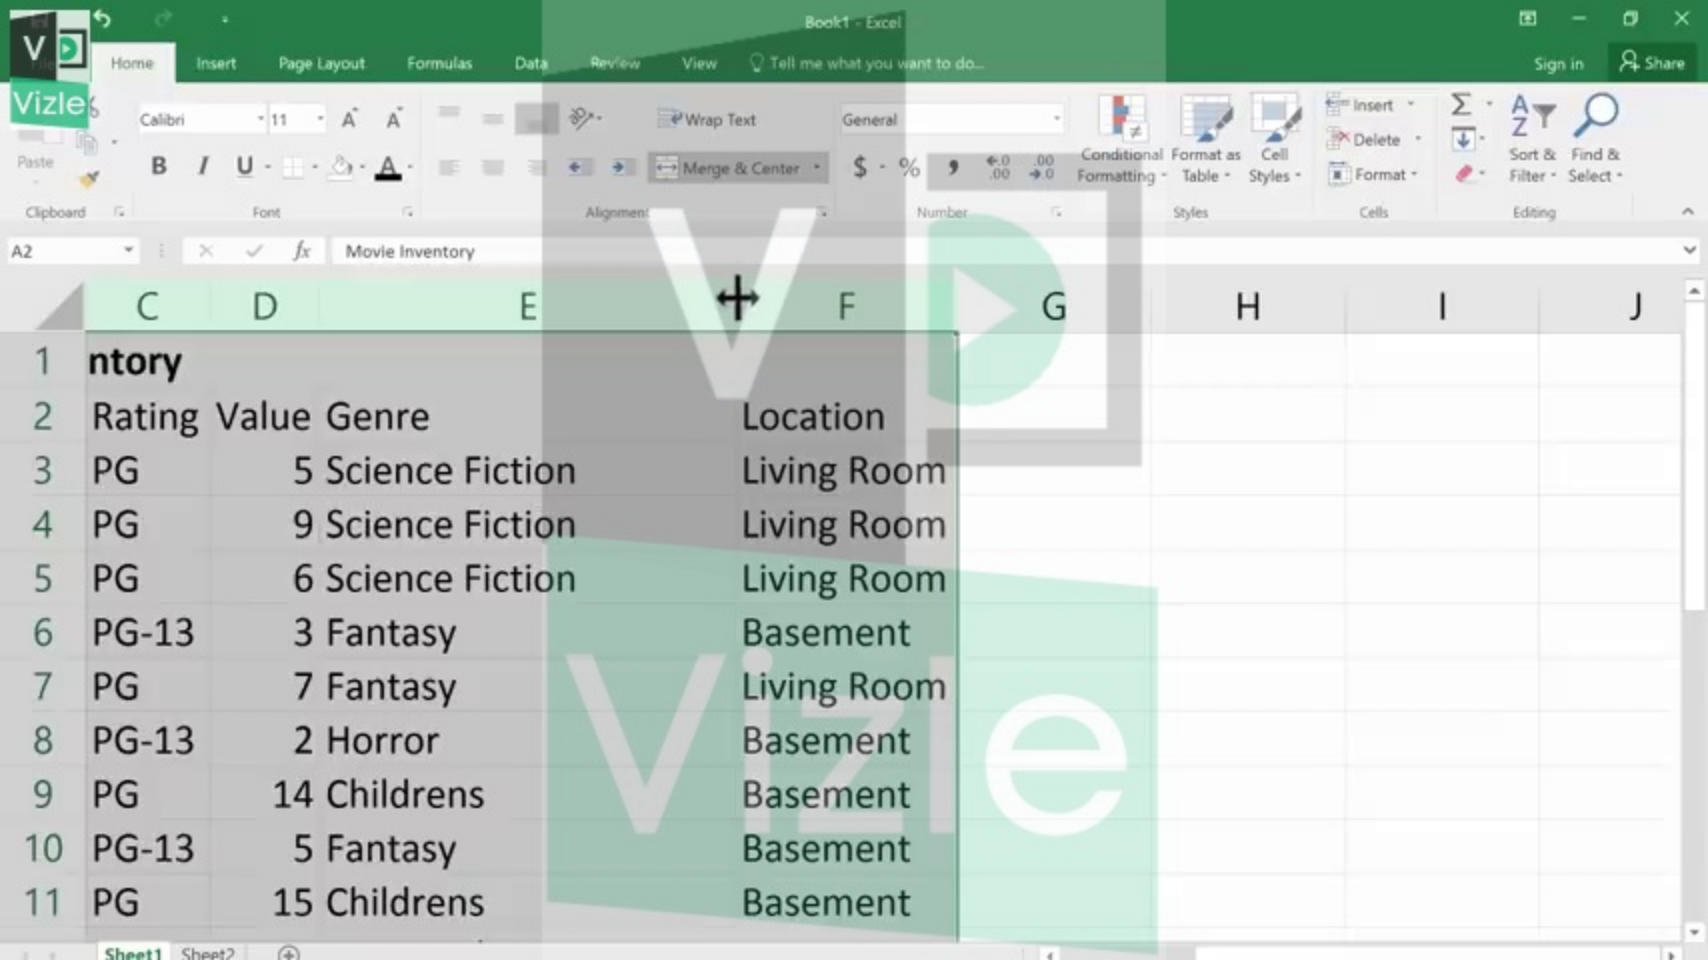

Vizle

Calibri 11 A A

Font: Bold, Italic, Underline, Text Color, Background Color, Paragraph Spacing

Alignment: Wrap Text, Merge & Center

Number: \$, %, Left, Right, Increase, Decrease

Styles: Conditional Formatting, Format as Table, Cell Styles