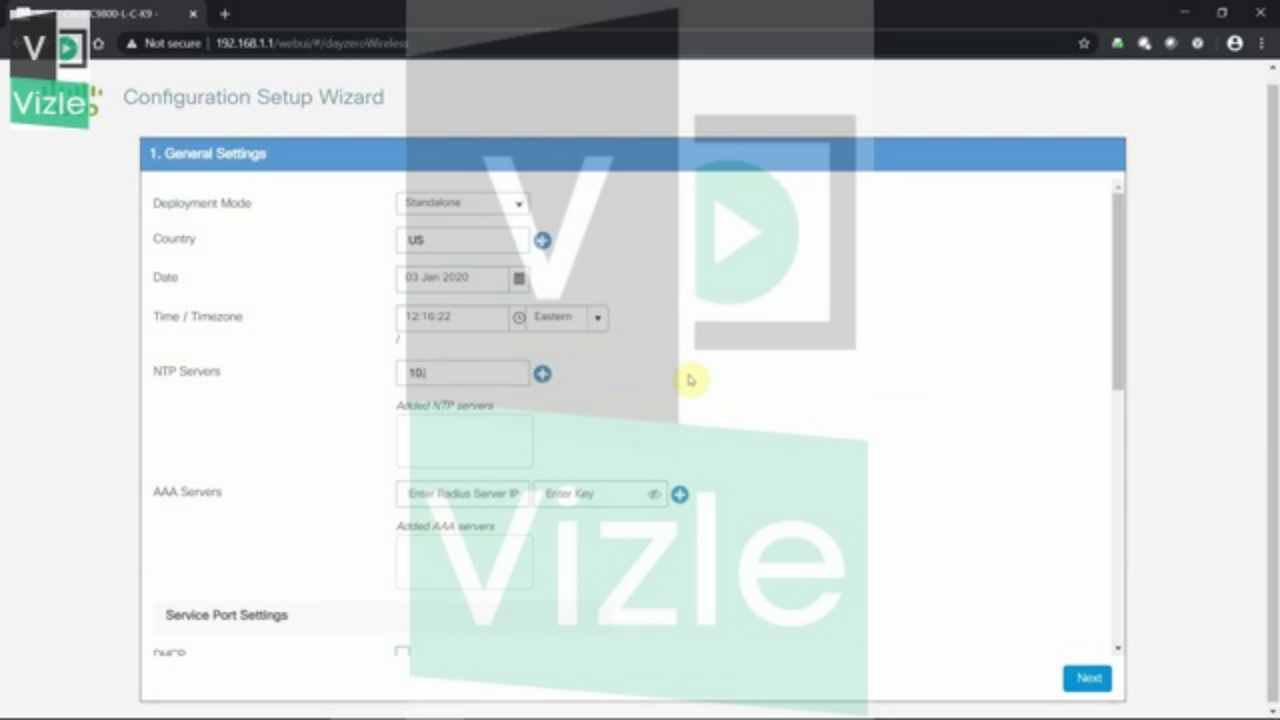

Configuration Setup Wizard

1. General Settings

Deployment Mode

Standalone

Country

US

Date

03 Jan 2020

Time / Timezone

12:16:22

Eastern

NTP Servers

10

Added NTP servers

AAA Servers

Enter Radius Server IP

Enter Key

Added AAA servers

Service Port Settings

Name

Next