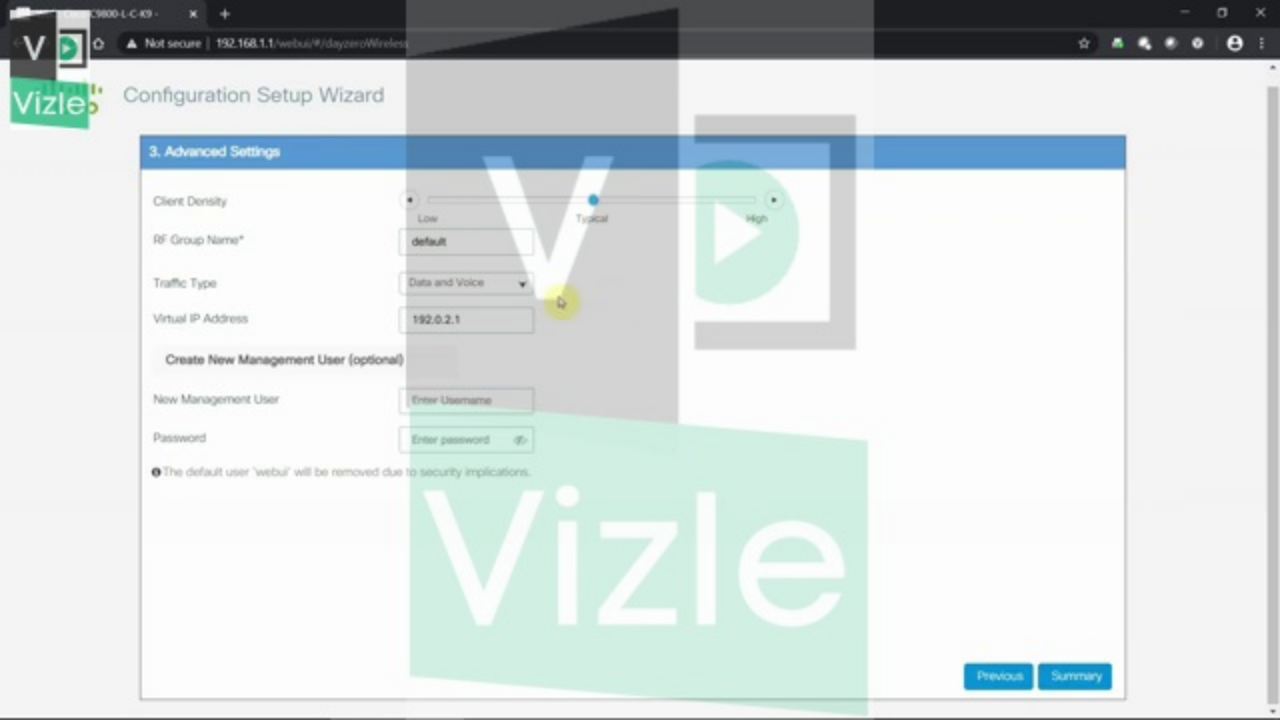

Time / Timezone

12:16:22

Eastern

NTP Servers

10

Added NTP servers

AAA Servers

Enter Radius Server IP

Enter Key

Added AAA servers

Service Port Settings

Name

Next

Configuration Setup Wizard

3. Advanced Settings

Client Density