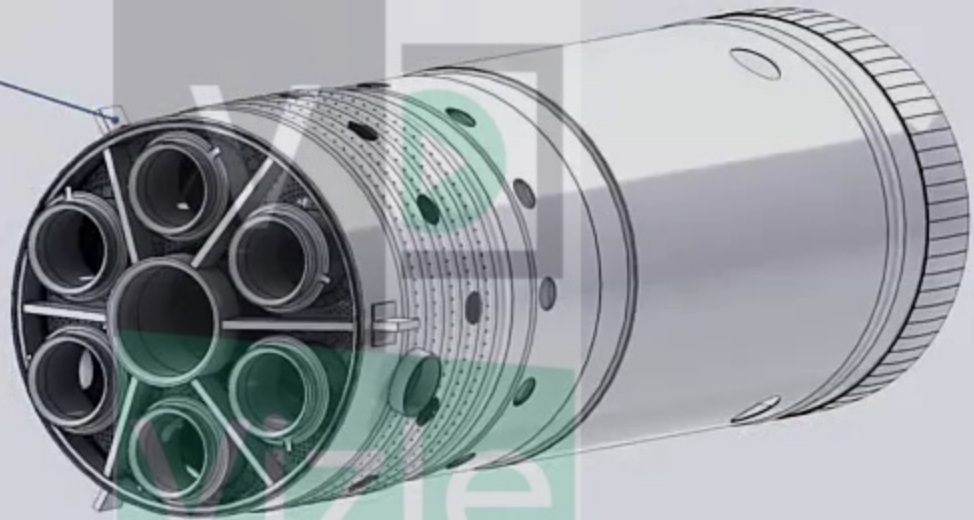

Vizle

Liner stop

VIZIE

The jib key

Aft legs mounting points

<https://vizle.offnote.co>

Contact us: [vizle@offnote.co](mailto:vizle@offnote.co)

This document was generated automatically by **Vizle**