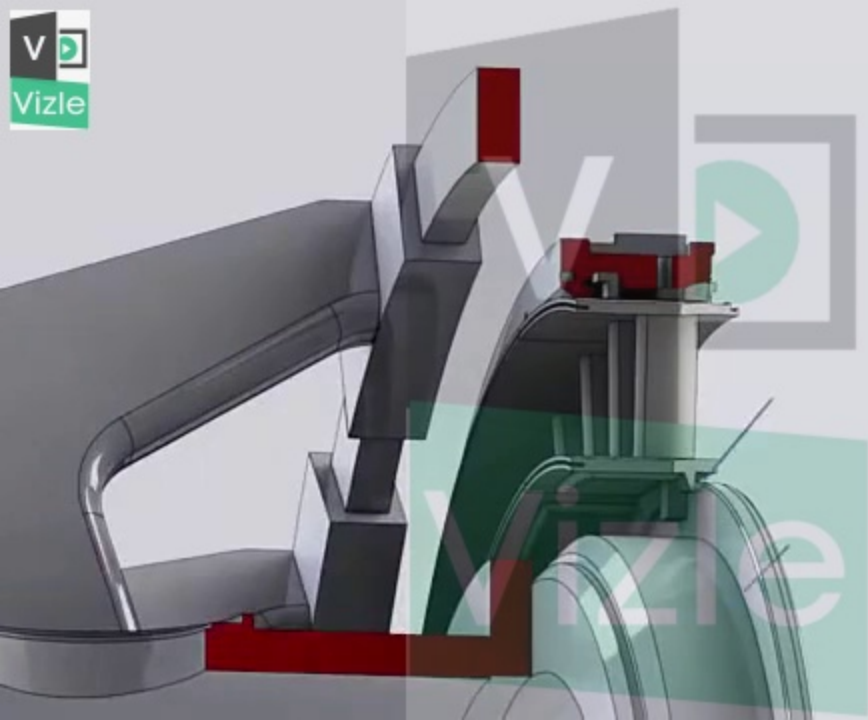

Vizle

Liner stop

VIZIE

The jib key

Aft legs mounting points

<https://vizle.offnote.co>

Contact us: [vizle@offnote.co](mailto:vizle@offnote.co)

This document was generated automatically by **Vizle**