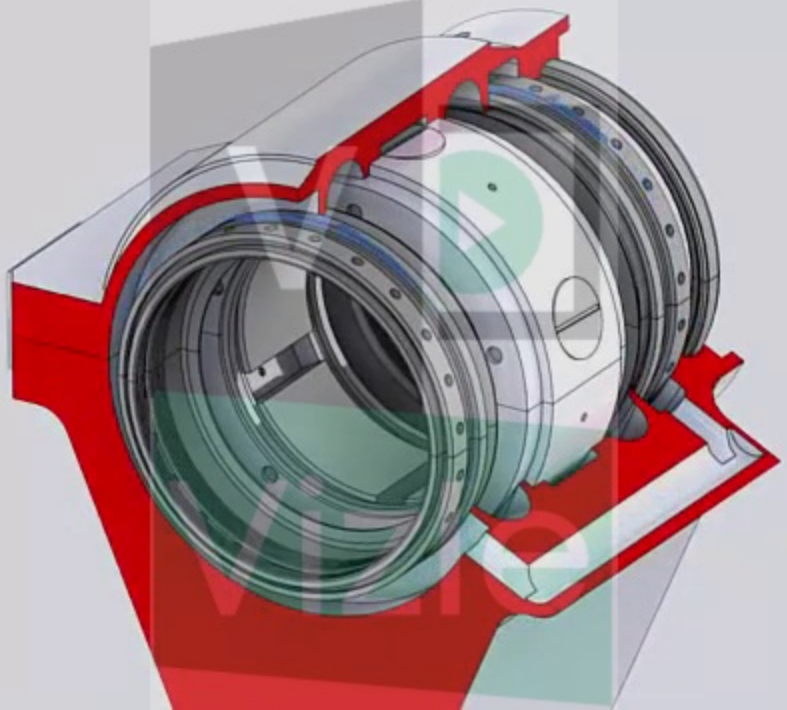

Vizle

Liner stop

VIZIE

The jib key

Aft legs mounting points

<https://vizle.offnote.co>

Contact us: [vizle@offnote.co](mailto:vizle@offnote.co)

This document was generated automatically by **Vizle**