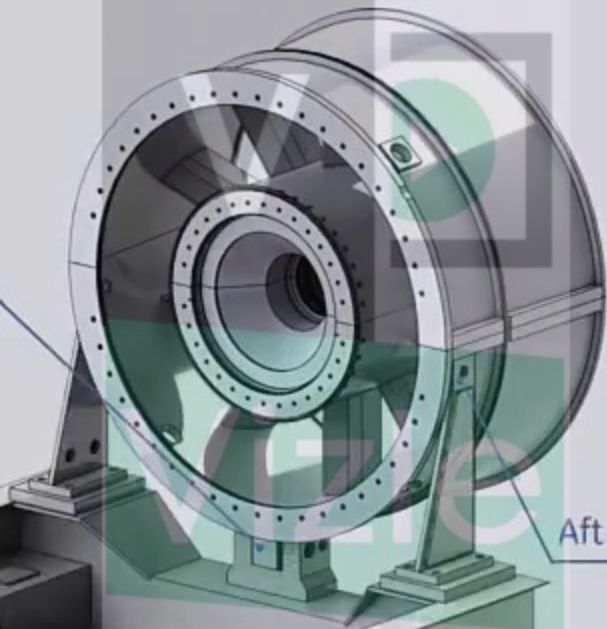

Vizle

Liner stop

VIZIE

The jib key

Aft legs mounting points

<https://vizle.offnote.co>

Contact us: [vizle@offnote.co](mailto:vizle@offnote.co)

This document was generated automatically by **Vizle**