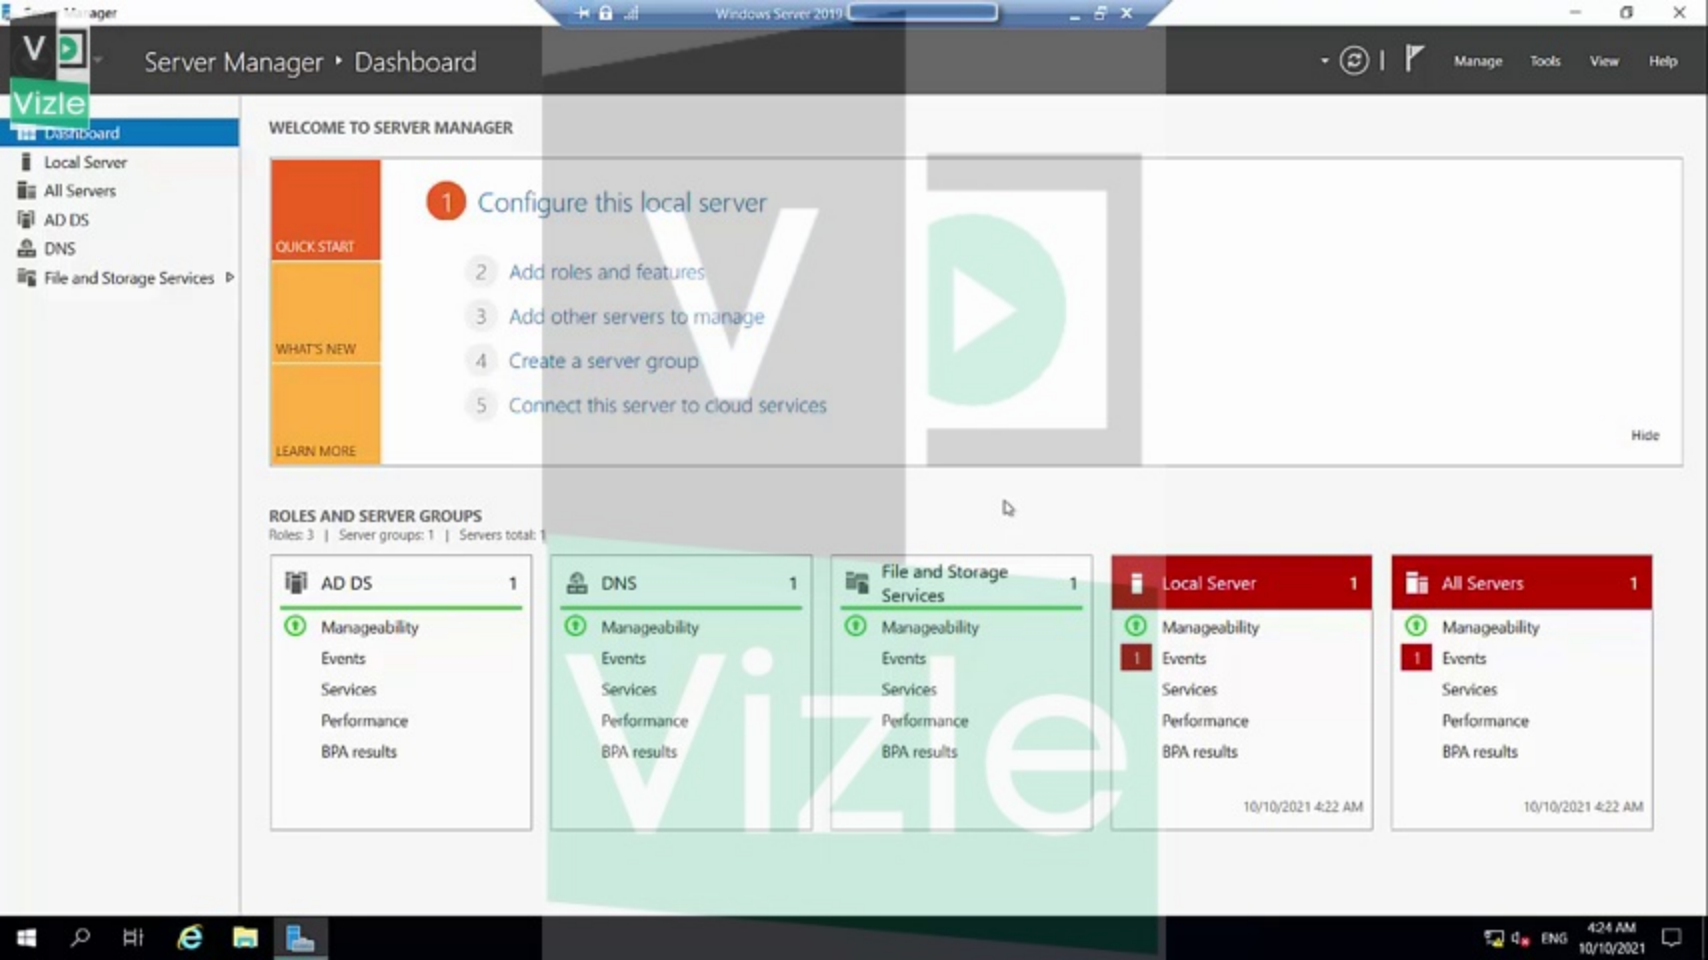

WELCOME TO SERVER MANAGER

QUICK START

- 1 Configure this local server
- 2 Add roles and features
- 3 Add other servers to manage
- 4 Create a server group
- 5 Connect this server to cloud services

WHAT'S NEW