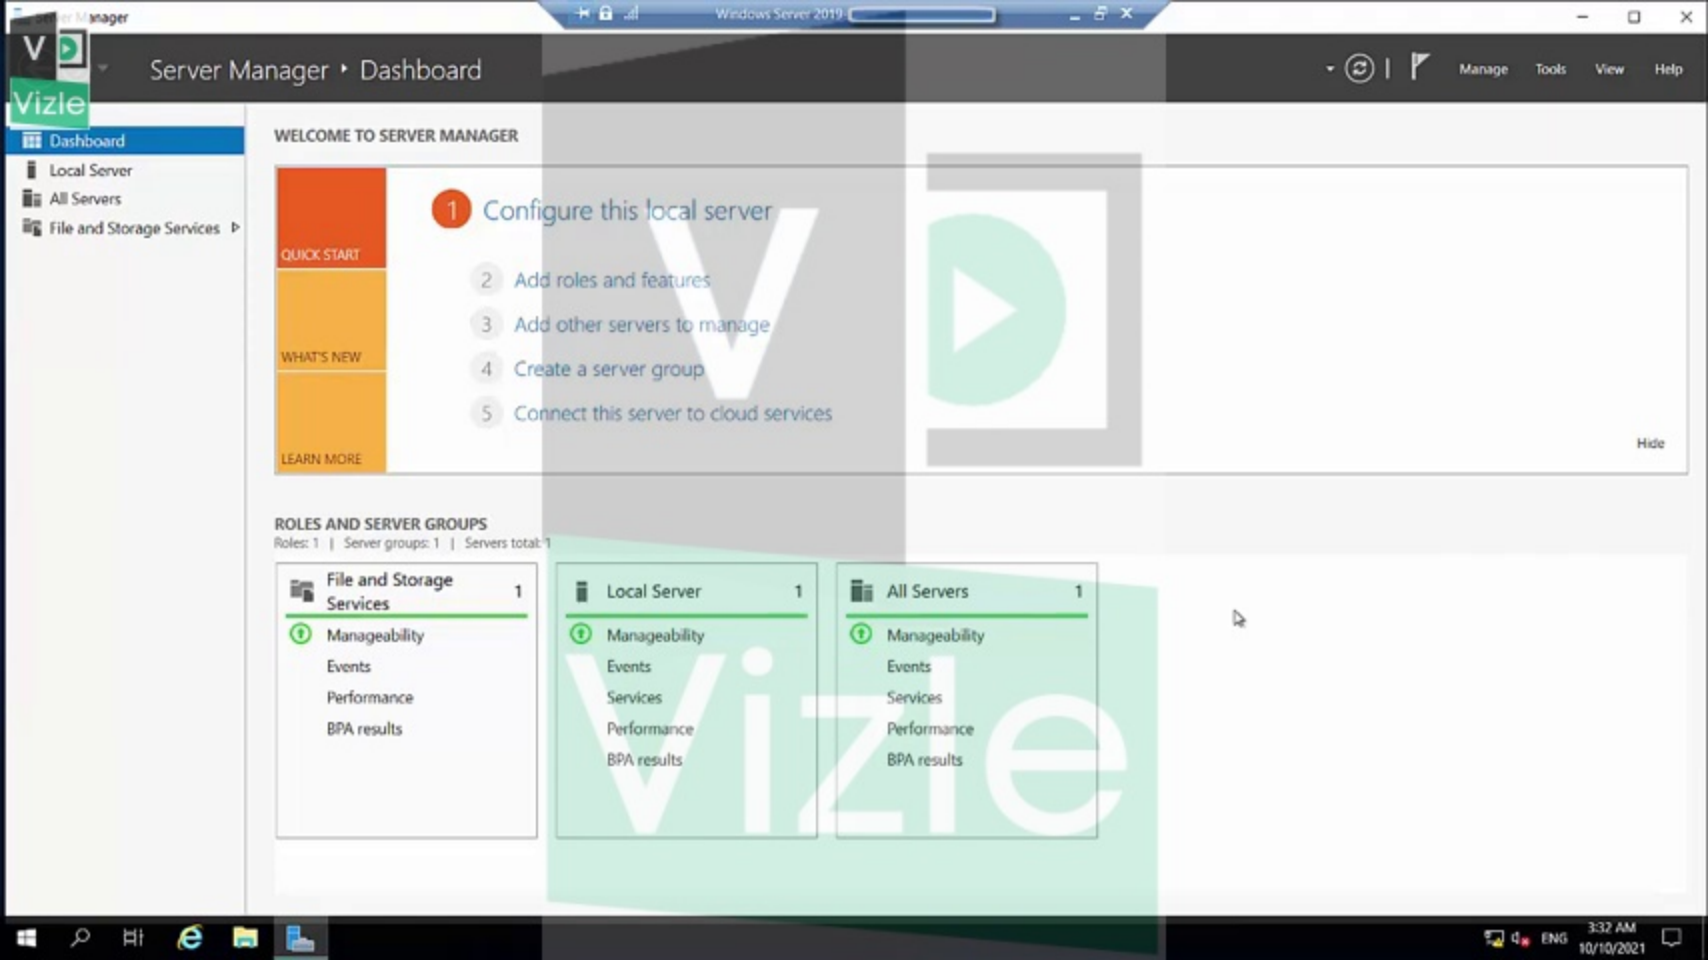

Login to Vizle to unlock more slides*

What is AD DS?:

- It is a Role you install on Server
- It stands for Active Directory Domain Services
- AD DS installs the Active Directory Software on your server
- What do you do with the AD DS Role?
 - You create your own domain(s)
 - It hosts all the user accounts and groups for all your employees/members