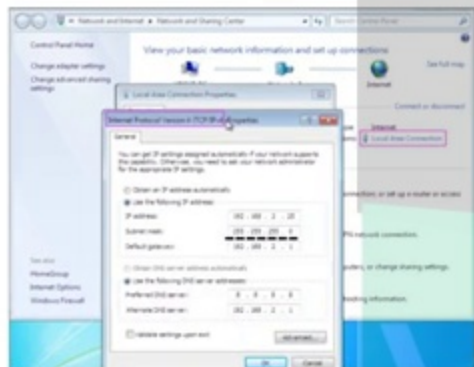

Stay connected with us:

Join us on **Facebook, Discord, Quora, Telegram**.

Small office network

Vizle

Subnet mask

32-bit number

vizle

25