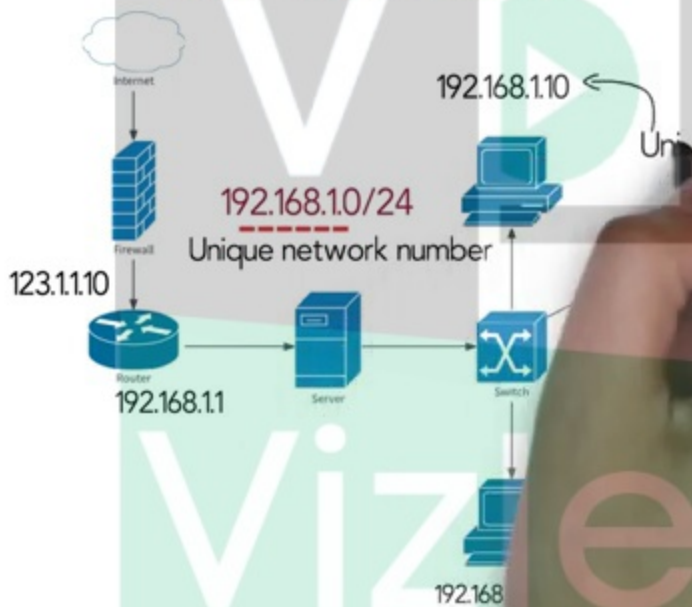

192.168.1

Vizle

This PDF is generated automatically by **Vizle**.
Slides created *only for a few minutes* of your Video.

For the full PDF, please **Login to Vizle**.

<https://vizle.offnote.co> (Login via Google, top-right)

Stay connected with us:

Join us on **Facebook, Discord, Quora, Telegram**.

Small office network

Vizle

Subnet mask

32-bit number

vizle

25