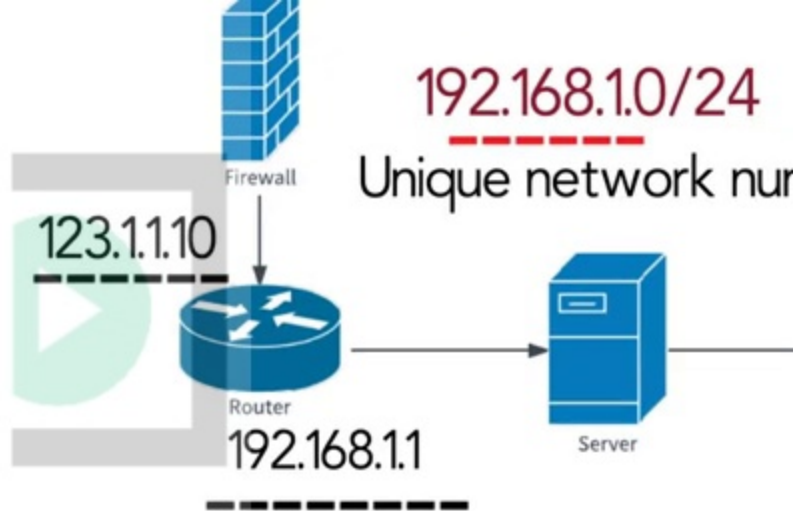

Stay connected with us:

Join us on **Facebook, Discord, Quora, Telegram**.

Small office network

Vizle

Subnet mask

32-bit number

vizle

25

192.168.1.1

Server

255.255.255.0

Network

Unique Number
Class of network

Network

Host

192.168.123.132 / 2

192.168.123.132 /24 OR 255.255.255.0

11111111.11111111.11111111.00000000

IP address (192.168.123.132) 11000000.10101000.0

Subnet mask (255.255.255.0)

Vizle

192.168.123.132 /24 OR 255.255.255.0

11111111.11111111.11111111.00000000