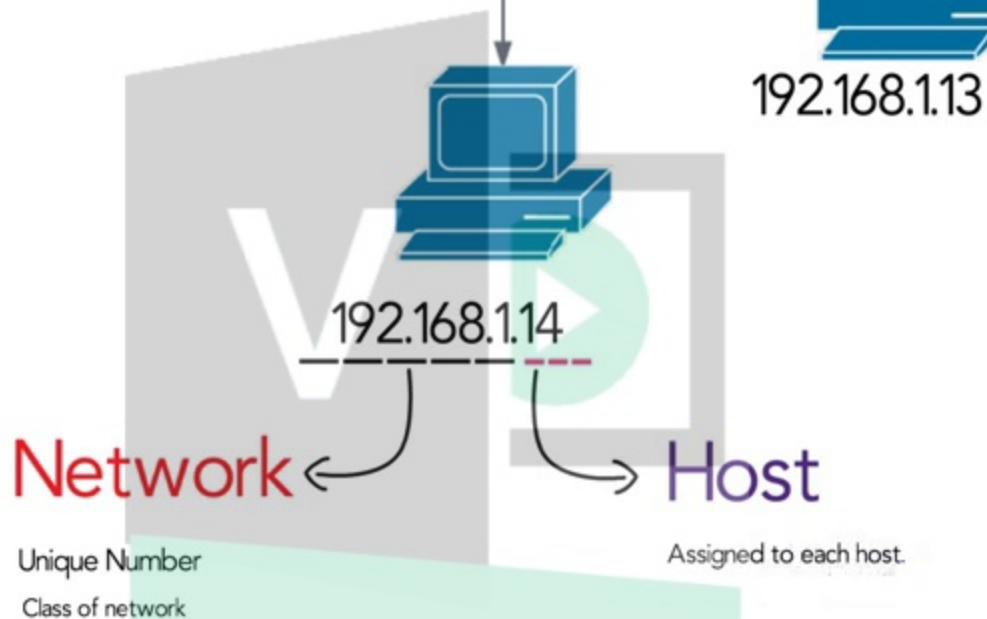

192.168.1

Vizle

This PDF is generated automatically by **Vizle**.
Slides created *only for a few minutes* of your Video.

For the full PDF, please **Login to Vizle**.

<https://vizle.offnote.co> (Login via Google, top-right)

Stay connected with us:

Join us on **Facebook, Discord, Quora, Telegram**.

Small office network

Vizle

Subnet mask

32-bit number

vizle

25