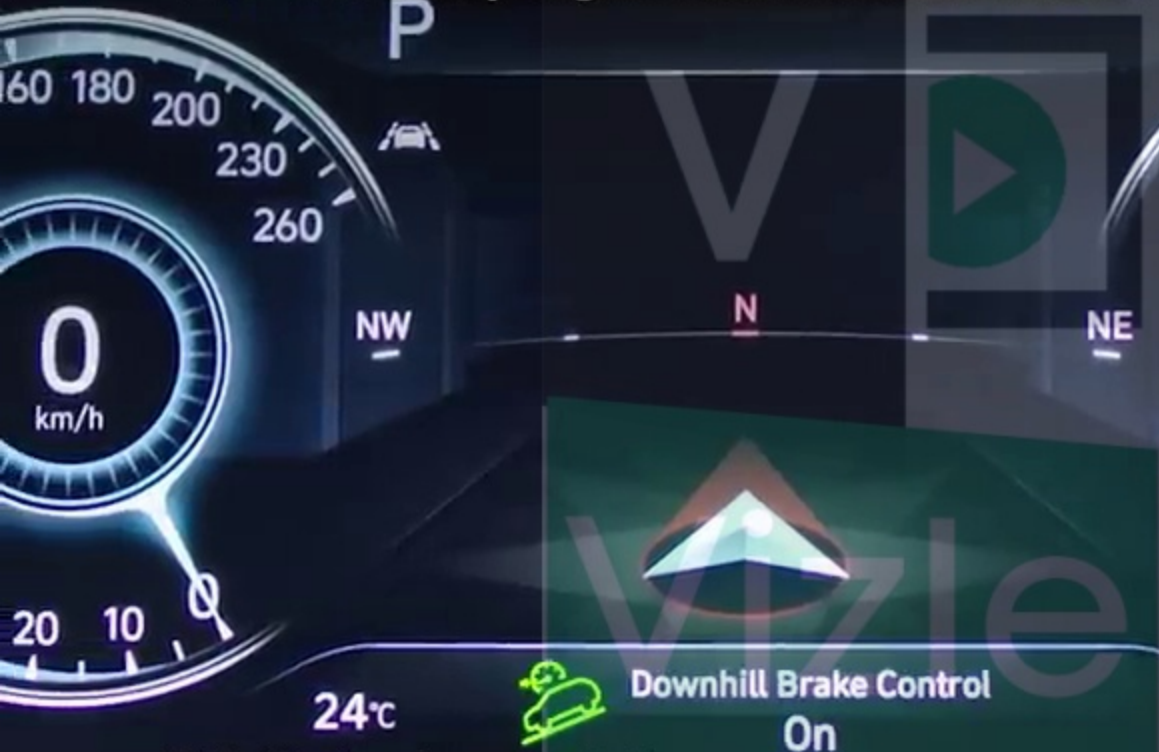

Available

12.3-inch fully digital instrument cluster

Non-U.S. model shown. Features shown may vary from U.S. models.