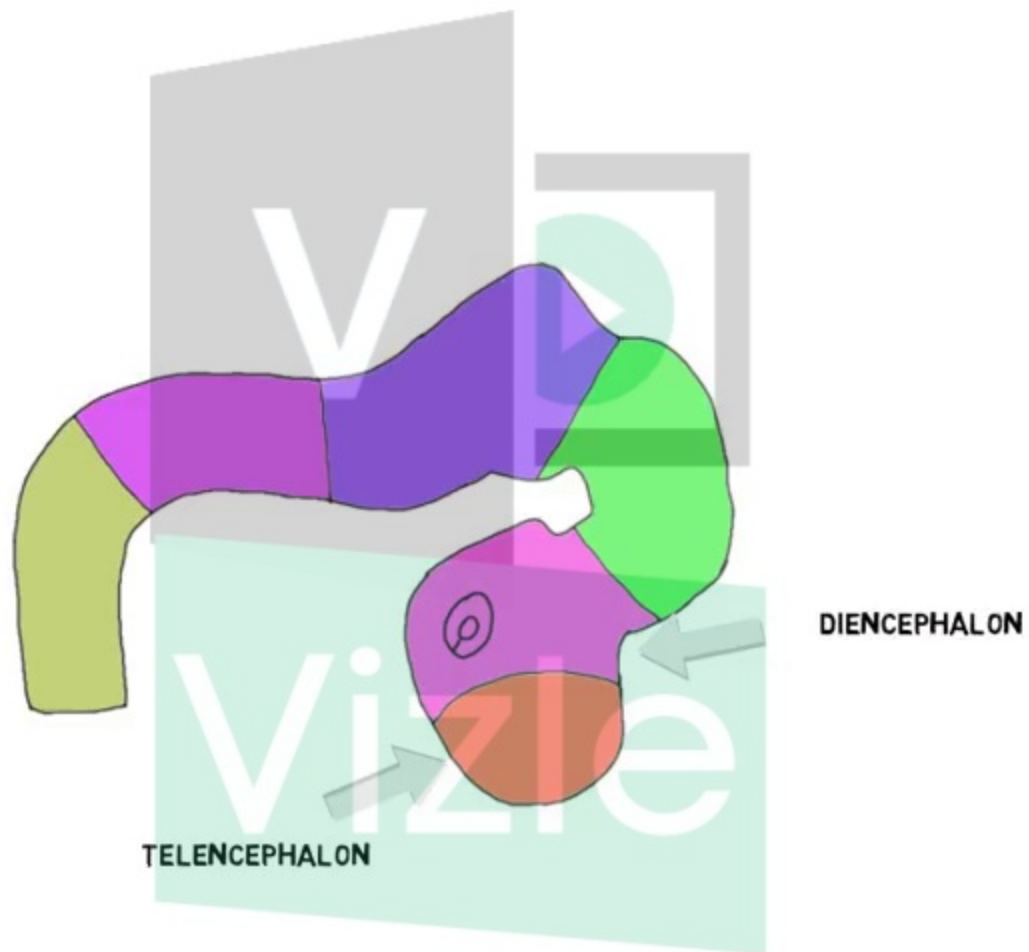

A large, white, sans-serif letter 'V' centered on a grey rectangular background.

**2-MINUT**

A hand holding a light blue marker, writing the word 'Vizle' in a white, sans-serif font on a light green rectangular background. The word is partially obscured by the hand and the marker.

**Stay connected** with us:

Join us on **Facebook, Discord, Quora, Telegram**.

NEURAL P

This PDF is generated automatically by **Vizle**.  
Slides created *only for a few minutes* of your Video.

For the full PDF, please **Login to Vizle**.