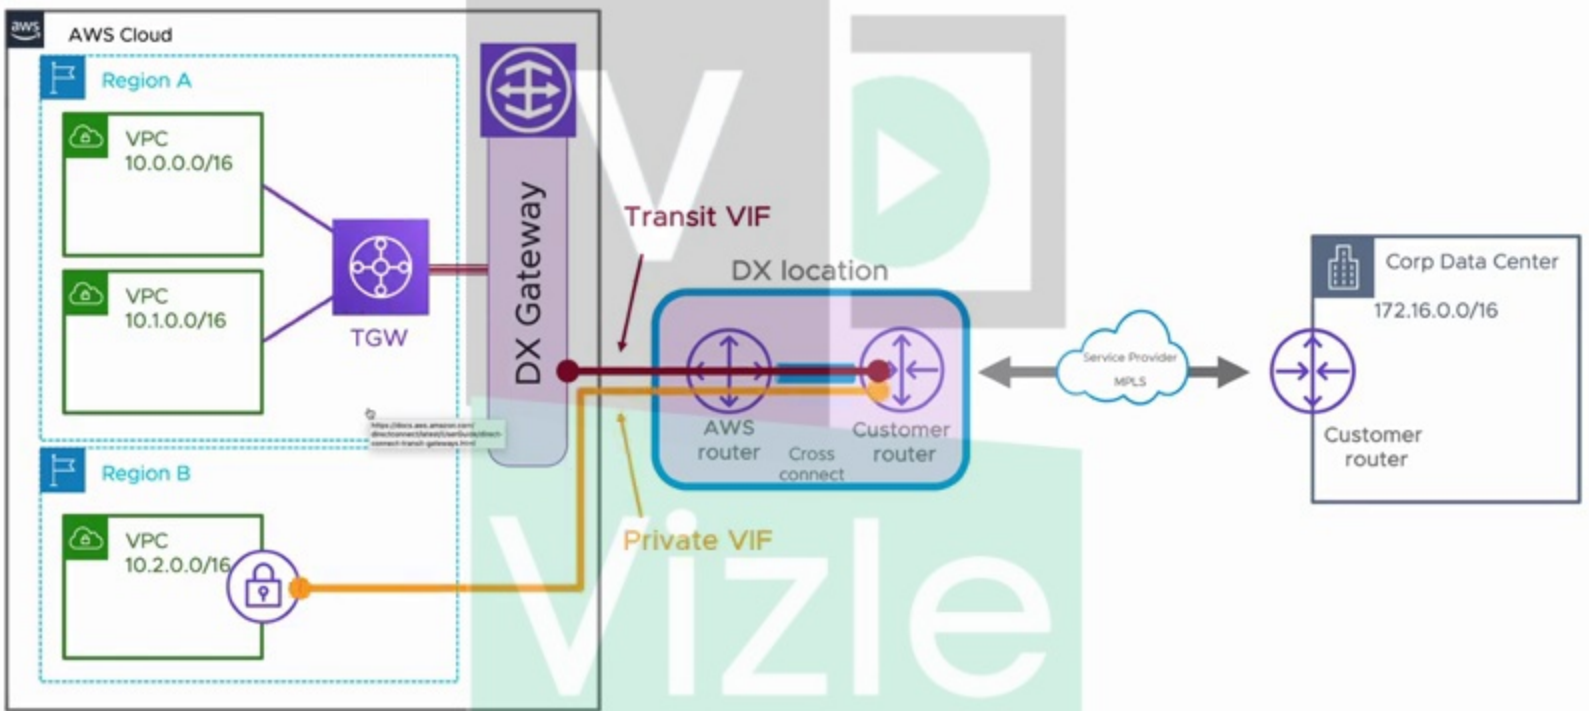

## Direct Connect Virtual Interfaces (VIF) types

- **Private VIF**
  - Used to connect to VPC using **private** IP addresses
  - Can be directly attached to **VGW** (supported on VMC)
  - or via **Direct Connect gateway** (not supported on VMC)

# Design Validity – Transit VIF and Private VIF mix ✔

vmware Account

VTGW

VPC attachments

VPC attachment

Customer Account

SDDC-Group

SDDC1