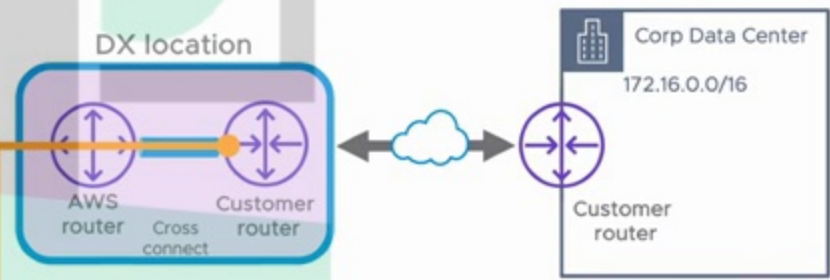

192.168.10.0/24

192.168.11.0/24

10.20.0.0/23

192.168.20.0/24

192.168.21.0/24

.11.196

.100

.100

# NO Transitive Routing via SDDC

Existing environment with SDDC1 and DX

Direct Connect Private VIF

<https://vizle.offnote.co>

Contact us: [vizle@offnote.co](mailto:vizle@offnote.co)

This document was generated automatically by **Vizle**