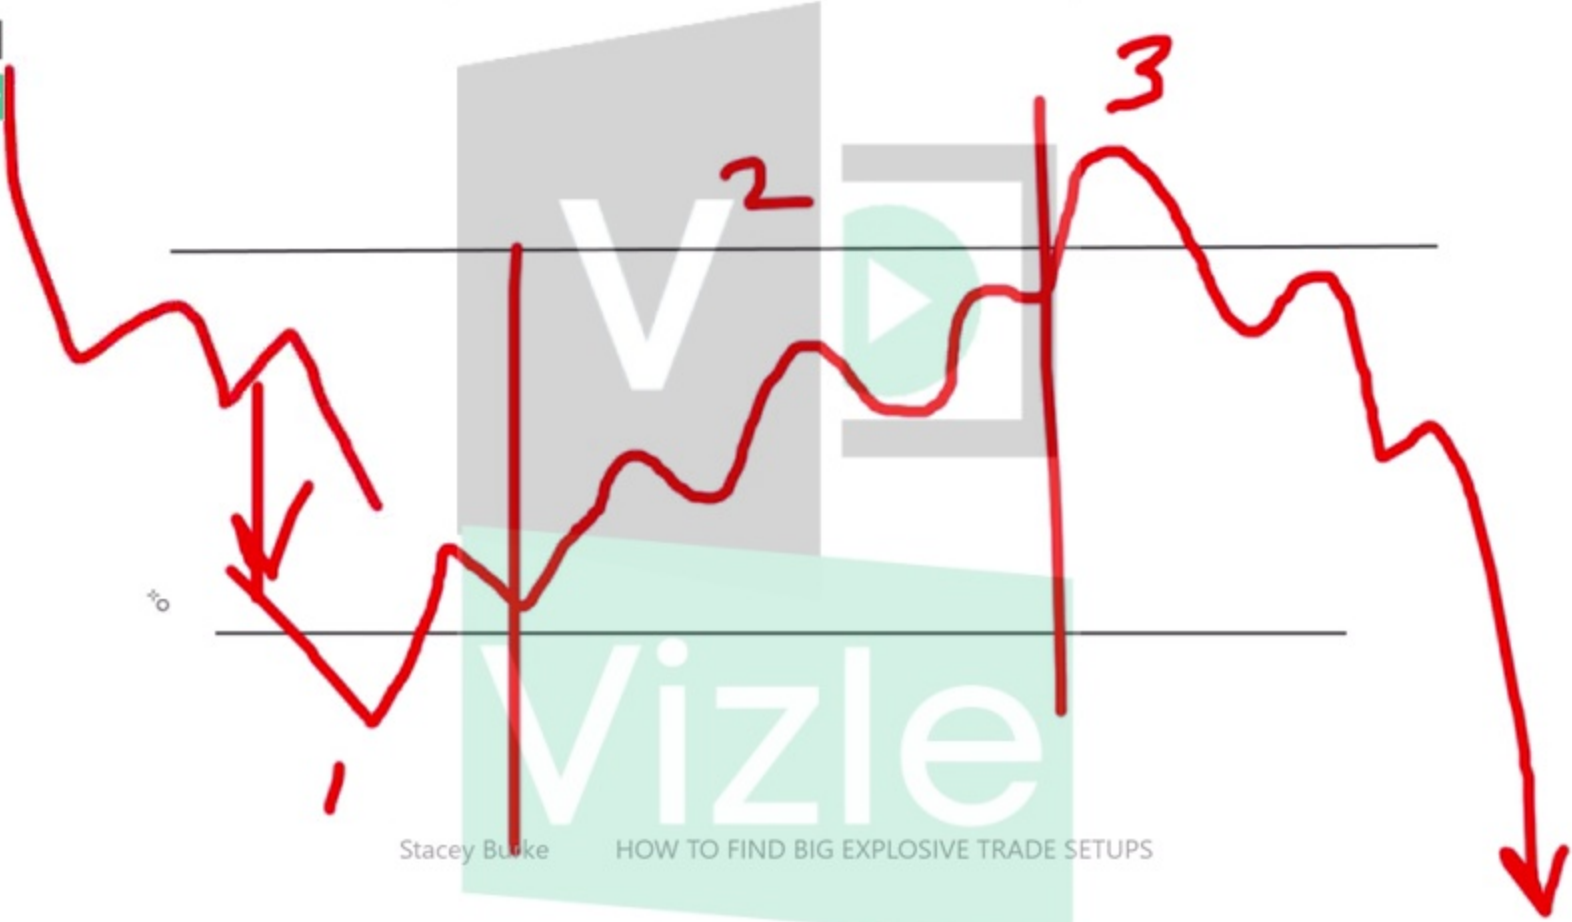

to

Stacey Burke

HOW TO FIND BIG EXPLOSIVE TRADE SETUPS