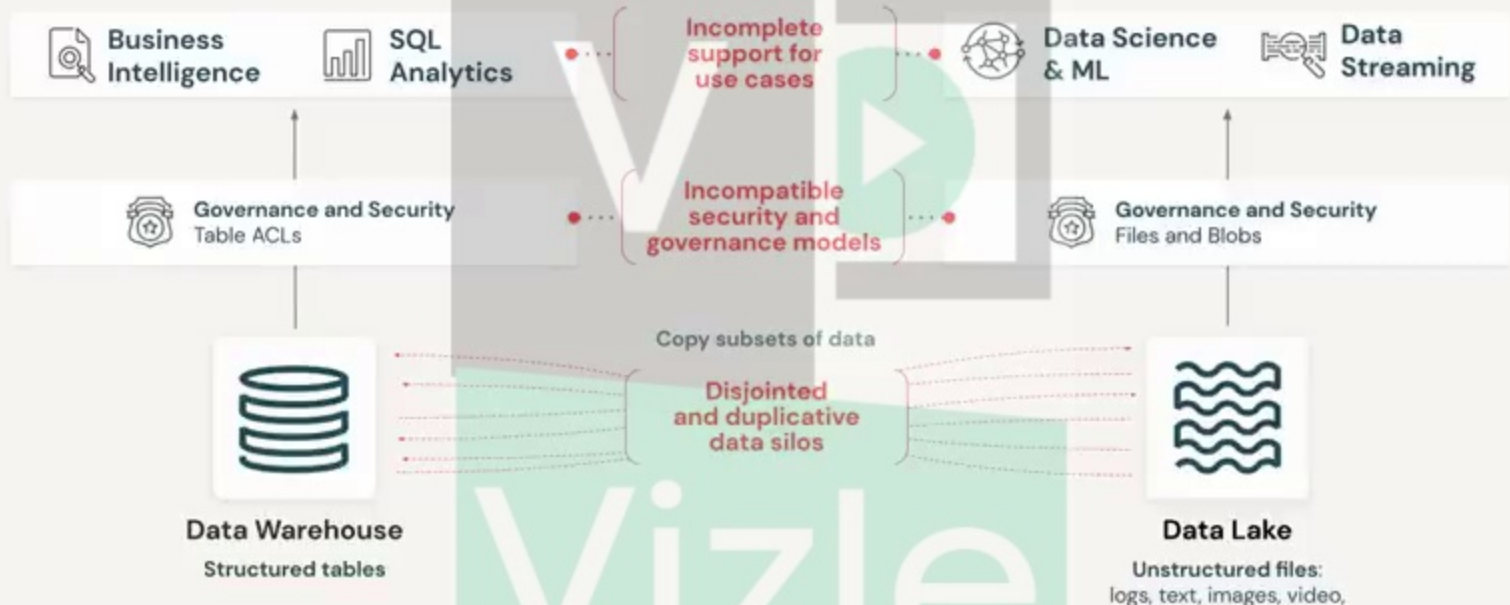

Login to Vizle to unlock more slides*

Delta Lake Innovations

Innovation

Reliability → ACID
Transactions

Performance → Indexing
Performance

Governance
Governance

Quality
Quality

V

IP access lists

Code isolation

Private network between data and control planes

Secure cluster connectivity

A large, semi-transparent watermark of the Vizle logo is centered on the slide. It features a large white 'V' on a grey background and a play button icon on a green background, with the word 'Vizle' in white on a green background below.

**U.S. Department
of Transportation**

Challenge

USDOT wanted to improve air traffic operations by combining batch and streaming data sets across multiple providers to predict future commercial air traffic patterns