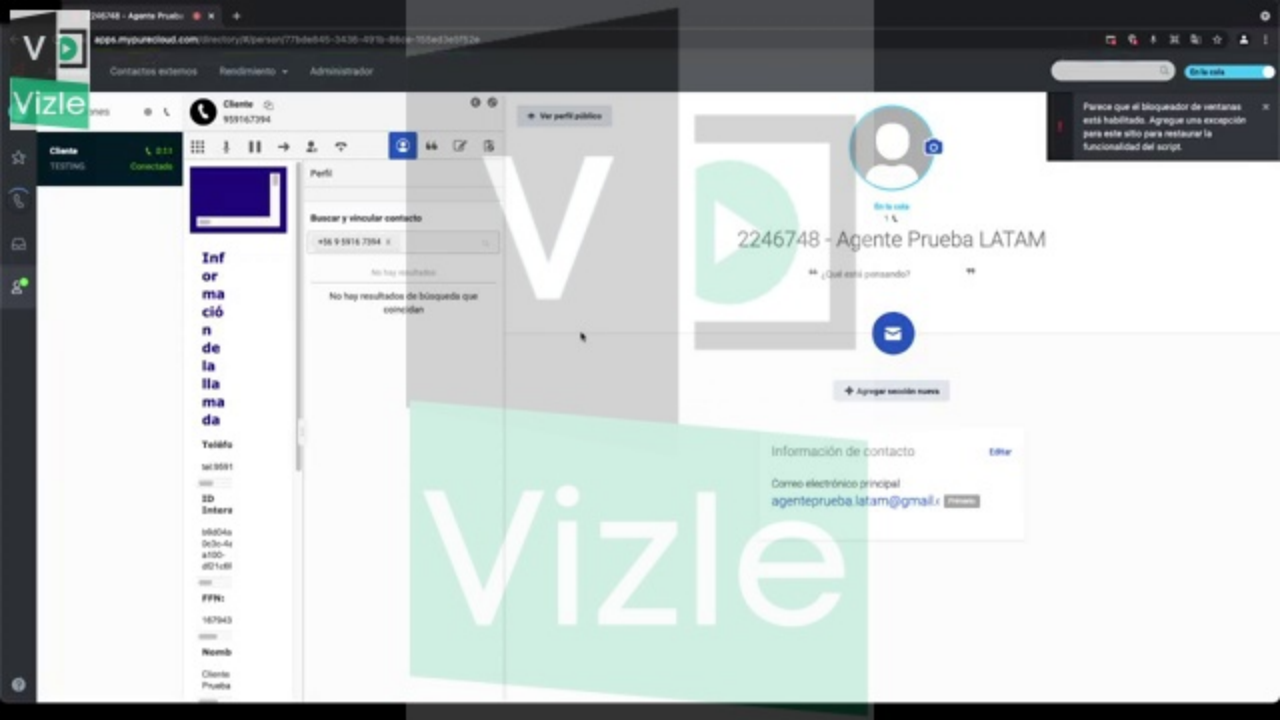

2246748 - Agente Prueba
apps.mypurecloud.com/directory/?person=773bde9-45-3436-427b-86e-105ed3e5752a

Contactos externos Rendimiento Administrador

En la cola

Parece que el bloqueador de ventanas está habilitado. Agregue una excepción para este sitio para restaurar la funcionalidad del script.

Cliente
959167394

Ver perfil público

En la cola
1%

2246748 - Agente Prueba LATAM

¿Qué está pensando?

Agregar sección nueva

Perfil

Buscar y vincular contacto

+56 9 5916 7394

No hay resultados

No hay resultados de búsqueda que coincidan

Información de la llamada

Teléfono

363591

ID

Entero

06204a

0c3e-4a

a100

d071e8f

FFN:

167943

Nombre

Cliente

Prueba

Información de contacto

Editar

Correo electrónico principal

agenteprueba.latam@gmail.com

Vizle