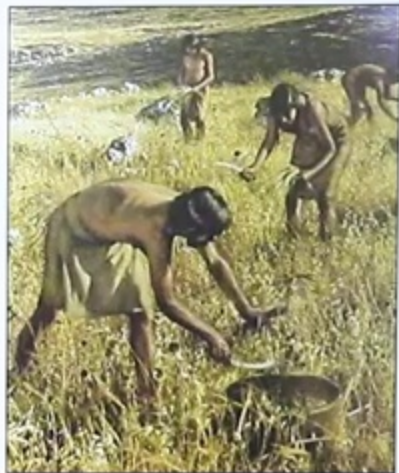

Towards a Settled Life:

❖ Hunter-gatherers

Continuously on move

Settled Life 🧐

to have found traces of huts or houses at some sites.

to the ground, with steps leading into them. 🧐

have provided shelter in cold weather. Archaeologists have also found cooking both inside and outside the huts, which suggests that, depending on the weather, people could cook food either indoors or outdoors.

## Towards a Settled Life:

→ Stone tools are also found from many sites as well.

Different from the earlier paleolithic tools  
∴ Known as Neolithic tools.

- Tools that were used for cutting and chopping.
- Mortars and pestles used for grinding and other plant products.